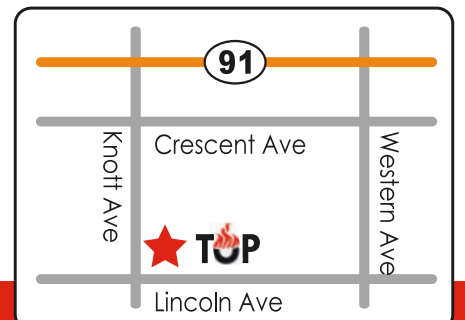

(부에나파크 Knott Ave 와 Lincoln Ave 길)

*정부의 방역수칙을 준수합니다

TOP SHABU SHABU & BBQ GRILL

(714) 820-6105

8948 Knott Ave. Buena Park, CA 90620

OPEN HOUR
Mon, Wed-Sun
4:00pm - 10:00pm
Closed Tuesday

www.topgrill20.com