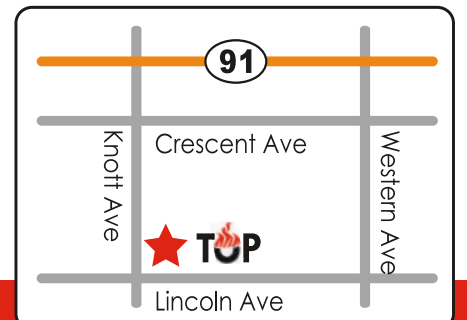

(부에나파크 Knott Ave 와 Lincoln Ave 길)

*정부의 방역수칙을 준수합니다

TOP SHABU SHABU & BBQ GRILL

(714) 820-6105

8948 Knott Ave. Buena Park, CA 90620

OPEN HOUR
Mon, Wed-Sun
4:00pm - 10:00pm
Closed Tuesday

www.topgrill20.com