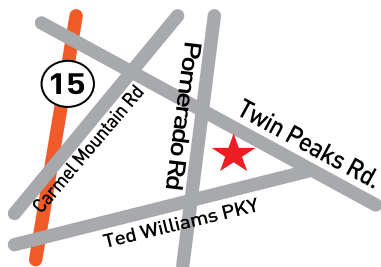

새우볶음밥

양념치킨 반마리 \$ 8.99

Culver와 Michelson 코너 Wholesome Choice Market 안

Open 7Days 10:30Am ~ 8:00Pm

샌디에고

858.752.8175
14837 Pomerado Rd.
Poway, CA 92064

Atlanta International Market 안

얼바인